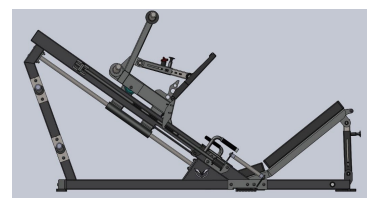

DS-907

PLATE LOADED EQUIPMENT | 35° LINEAR LEG PRESS

TKO is taking a traditional leg press to the next level! All new, Made in the USA, Defiant Strength 35° Linear Leg Press with Adjustable Foot Plate! Finally a leg press that can adjust to the user instead of the user adjusting to it, this is performed by the ability to adjust both the back pad and the foot plate to multiple angles. The sled design and adjust-ability can accommodate various heights from 5' to 6'7" all while improving ROM of the hips, ankles and knees for more significant overall lower body development.

PRODUCT SPECIFICATIONS

DIMENSIONS (LWH):	104" x 80" x 55"
PRODUCT WEIGHT:	880 LBS
LOAD CAPACITY:	2000 + LBS
FRAME COLOR:	Black
UPHOLSTERY COLOR:	Black
WARRANTY:	FRAME = 10 Years PARTS = 5 Years UPHOLSTERY/GRIPS/ROLLERS: = 6 Months

FEATURES & BENEFITS

- Adjustable lumbar seat
- Chrome knurled handles on seat
- Large, easy to reach sled stop handles that are spring loaded to absorb shock from racking the sled
- Adjustable, spring loaded safety range limiters
- Sled and storage pegs are at 3° upward tilt for safety
- 1.25" linear bearing system with 4" K-wheel support under sled for extreme weight loads
- Ability to hold up to 50 ea 45lb plates at 1.25" thick (2250lbs not including sled)
- Lower, retractable band pegs included for progressive training

Sled @ 00° 1st position

Sled @ 10° 2nd position

Sled @ 20° 3rd position

Sled @ 30° 4th position

TKOSTRENGTH.COM | 1.866.856.3488

SALES@TKOSTRENGTH.COM