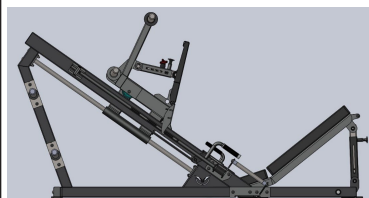

DS-907

PLATE LOADED EQUIPMENT | 35° LINEAR LEG PRESS

TKO is taking a traditional leg press to the next level! All new, Made in the USA, Defiant Strength 35° Linear Leg Press with Adjustable Foot Plate! Finally a leg press that can adjust to the user instead of the user adjusting to it, this is performed by the ability to adjust both the back pad and the foot plate to multiple angles. The sled design and adjust-ability can accommodate various heights from 5' to 6'7" all while improving ROM of the hips, ankles and knees for more significant overall lower body development.

PRODUCT SPECIFICATIONS

DIMENSIONS (LWH):	104" x 80" x 55"
PRODUCT WEIGHT:	880 LBS
LOAD CAPACITY:	2000 + LBS
FRAME COLOR:	Black
UPHOLSTERY COLOR:	Black
WARRANTY:	FRAME = 10 Years PARTS = 5 Years UPHOLSTERY/GRIPS/ROLLERS: = 6 Months

FEATURES & BENEFITS

- Adjustable lumbar seat
- Chrome knurled handles on seat
- Large, easy to reach sled stop handles that are spring loaded to absorb shock from racking the sled
- Adjustable, spring loaded safety range limiters
- Sled and storage pegs are at 3° upward tilt for safety
- 1.25" linear bearing system with 4" K-wheel support under sled for extreme weight loads
- Ability to hold up to 50 ea 45lb plates at 1.25" thick (2250lbs not including sled)
- Lower, retractable band pegs included for progressive training