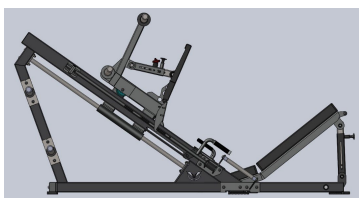

Sled @ 10° 2nd position