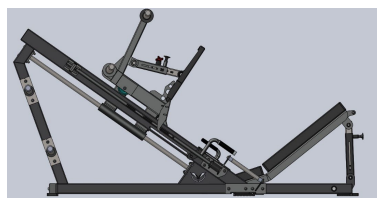

DS-907

PLATE LOADED EQUIPMENT | 35° LINEAR LEG PRESS

TKO is taking a traditional leg press to the next level! All new, Made in the USA, Defiant Strength 35° Linear Leg Press with Adjustable Foot Plate! Finally a leg press that can adjust to the user instead of the user adjusting to it, this is performed by the ability to adjust both the back pad and the foot plate to multiple angles. The sled design and adjust-ability can accommodate various heights from 5' to 6'7" all while improving ROM of the hips, ankles and knees for more significant overall lower body development.

PRODUCT SPECIFICATIONS

DIMENSIONS (LWH):	104" x 80" x 55"
PRODUCT WEIGHT:	880 LBS
LOAD CAPACITY:	2000 + LBS
FRAME COLOR:	Black
UPHOLSTERY COLOR:	Black
WARRANTY:	FRAME = 10 Years PARTS = 5 Years UPHOLSTERY/GRIPS/ROLLERS: = 6 Months

FEATURES & BENEFITS

- Adjustable lumbar seat
- Chrome knurled handles on seat
- Large, easy to reach sled stop handles that are spring loaded to absorb shock from racking the sled
- Adjustable, spring loaded safety range limiters
- Sled and storage pegs are at 3° upward tilt for safety
- 1.25" linear bearing system with 4" K-wheel support under sled for extreme weight loads
- Ability to hold up to 50 ea 45lb plates at 1.25" thick (2250lbs not including sled)
- Lower, retractable band pegs included for progressive training

Sled @ 00° 1st position

Sled @ 10° 2nd position

Sled @ 20° 3rd position

Sled @ 30° 4th position

TKOSTRENGTH.COM | 1.866.856.3488

SALES@TKOSTRENGTH.COM